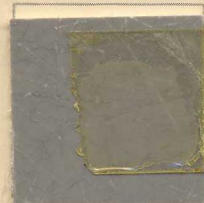

STANDARD SHELL COLORS

OG/Olive Green Dark

OC/Ochre Light

OD/Ochre Dark

SB/Sea Brown

RO/Red Orange

NB/Navy Blue

LY/Lemon Yellow

GR/Greige

PR/Parchment

SF/Sea Foam Green

EG/Elephant Hide Grey

CONTRACT SHELL COLORS

BK/Black

TC/Terra Cotta

LG/Geige Light

OD/Ochre Dark

MG/Grey Medium

PN/Pink

GL/Grey Light

TQ/Turquoise

LB/Light Blue

MB/Medium Blue

TL/Tan Light

TD/Tan Dark

LS/Sea Foam Green Light

BY/Brilliant Yellow

YG/Grey Yellow

KG/Kelly Green