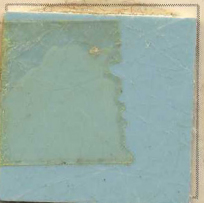

STANDARD SHELL COLORS

OG/Olive Green Dark

OC/Ochre Light

OD/Ochre Dark

SB/Sea Brown

RO/Red Orange

NB/Navy Blue

LY/Lemon Yellow

GR/Greige

PR/Parchment

SF/Sea Foam Green

EG/Elephant Hide Grey

CONTRACT SHELL COLORS

BK/Black

TC/Terra Cotta

LG/Geige Light

OD/Ochre Dark

MG/Grey Medium

PN/Pink

GL/Grey Light

TQ/Turquoise

LB/Light Blue

MB/Medium Blue

TL/Tan Light

TD/Tan Dark

LS/Sea Foam Green Light

BY/Brilliant Yellow

YG/Grey Yellow

KG/Kelly Green