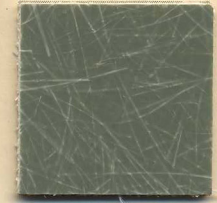

STANDARD SHELL COLORS

OG/Olive Green Dark

OC/Ochre Light

OD/Ochre Dark

SB/Sea Brown

RO/Red Orange

NB/Navy Blue

LY/Lemon Yellow

GR/Greige

PR/Parchment

SF/Sea Foam Green

EG/Elephant Hide Grey

CONTRACT SHELL COLORS

BK/Black

TC/Terra Cotta

LG/Geige Light

OD/Ochre Dark

MG/Grey Medium

PN/Pink

GL/Grey Light

TQ/Turquoise

LB/Light Blue

MB/Medium Blue

TL/Tan Light

TD/Tan Dark

LS/Sea Foam Green Light

BY/Brilliant Yellow

YG/Grey Yellow

KG/Kelly Green