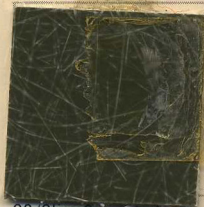

STANDARD SHELL COLORS

OG/Olive Green Dark

OC/Ochre Light

OD/Ochre Dark

SB/Sea Brown

RO/Red Orange

NB/Navy Blue

LY/Lemon Yellow

GR/Greige

PR/Parchment

SF/Sea Foam Green

EG/Elephant Hide Grey

CONTRACT SHELL COLORS

BK/Black

TC/Terra Cotta

LG/Geige Light

OD/Ochre Dark

MG/Grey Medium

PN/Pink

GL/Grey Light

TQ/Turquoise

LB/Light Blue

MB/Medium Blue

TL/Tan Light

TD/Tan Dark

LS/Sea Foam Green Light

BY/Brilliant Yellow

YG/Grey Yellow

KG/Kelly Green